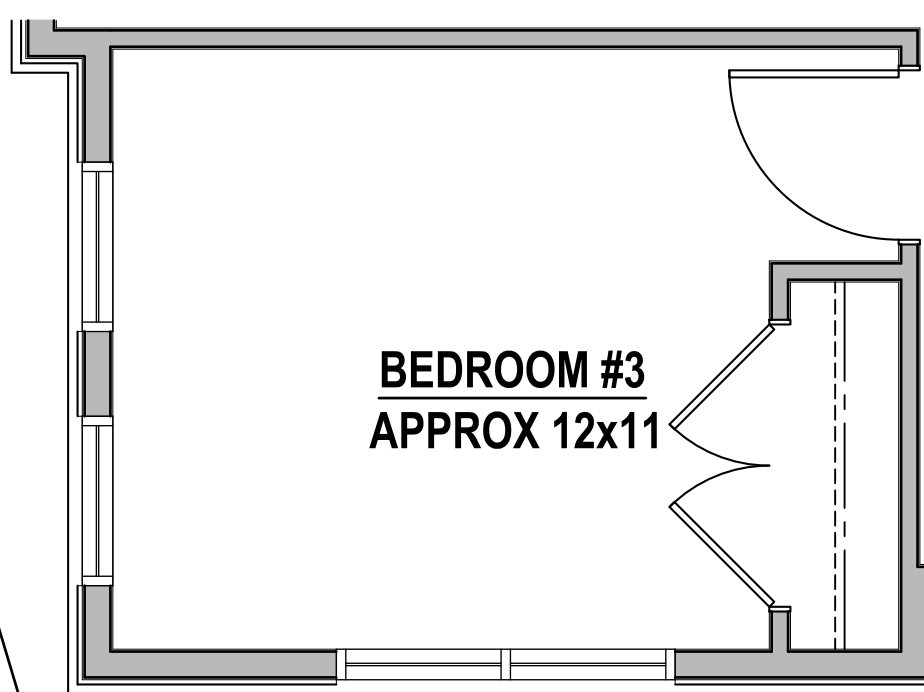

# Spruce Floor Plan

with Storage Room

Living Area = approx 1,638 sq ft

Convert to an enclosed Office w/ Fireplace Upgrade Option

Convert to an enclosed Bedroom Upgrade Option