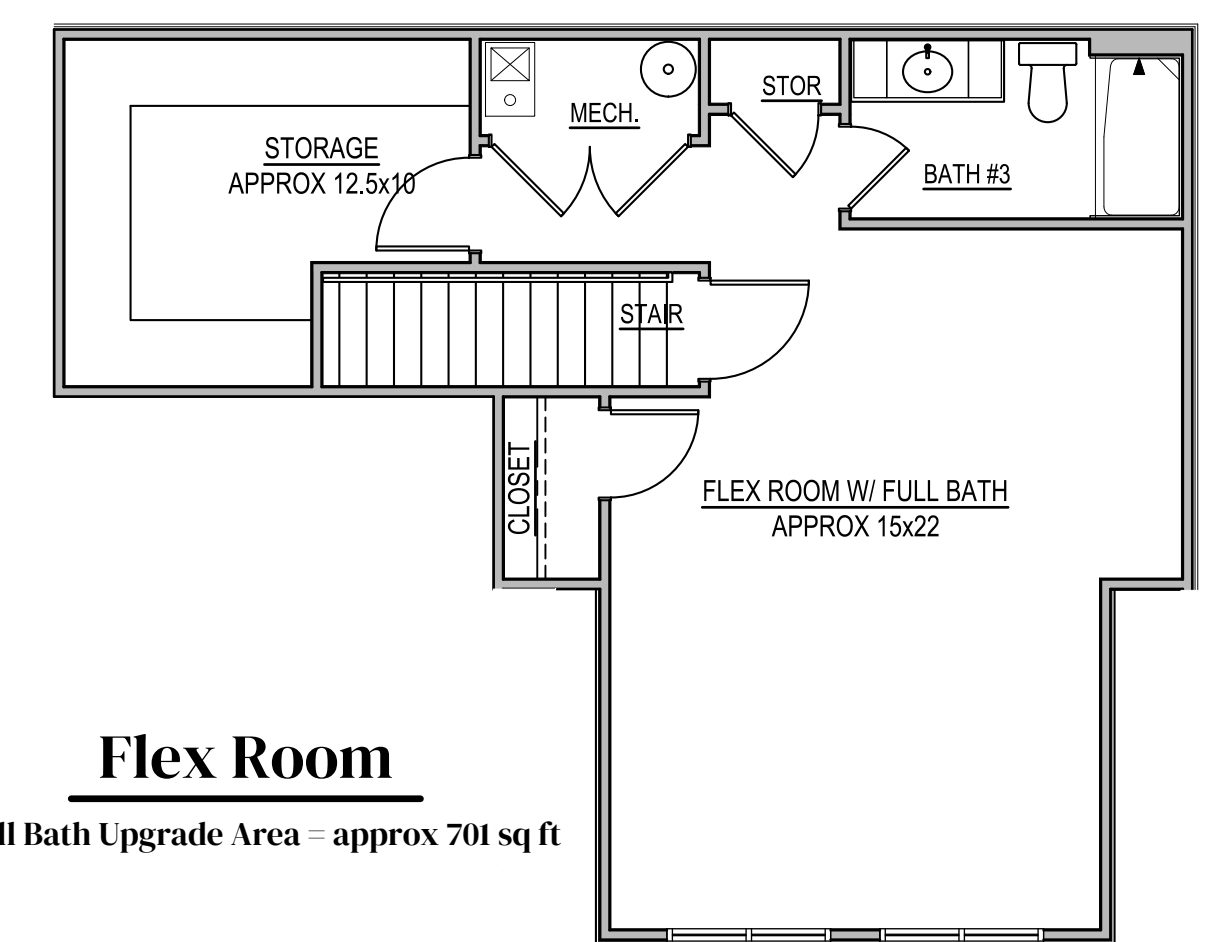

Open Bonus Room

Area = approx 701 sq ft

BedRoom

w/ Full Bath Upgrade Area = approx 701 sq ft

Flex Room

w/ Half Bath Upgrade Area = approx 701 sq ft

Flex Room

w/ Full Bath Upgrade Area = approx 701 sq ft

Convert to an enclosed Office w/ French Doors Upgrade Option

Convert to an enclosed Bedroom Upgrade Option

Spruce Floor Plan

with Bonus Room
Living Area = approx 1,644 sq ft