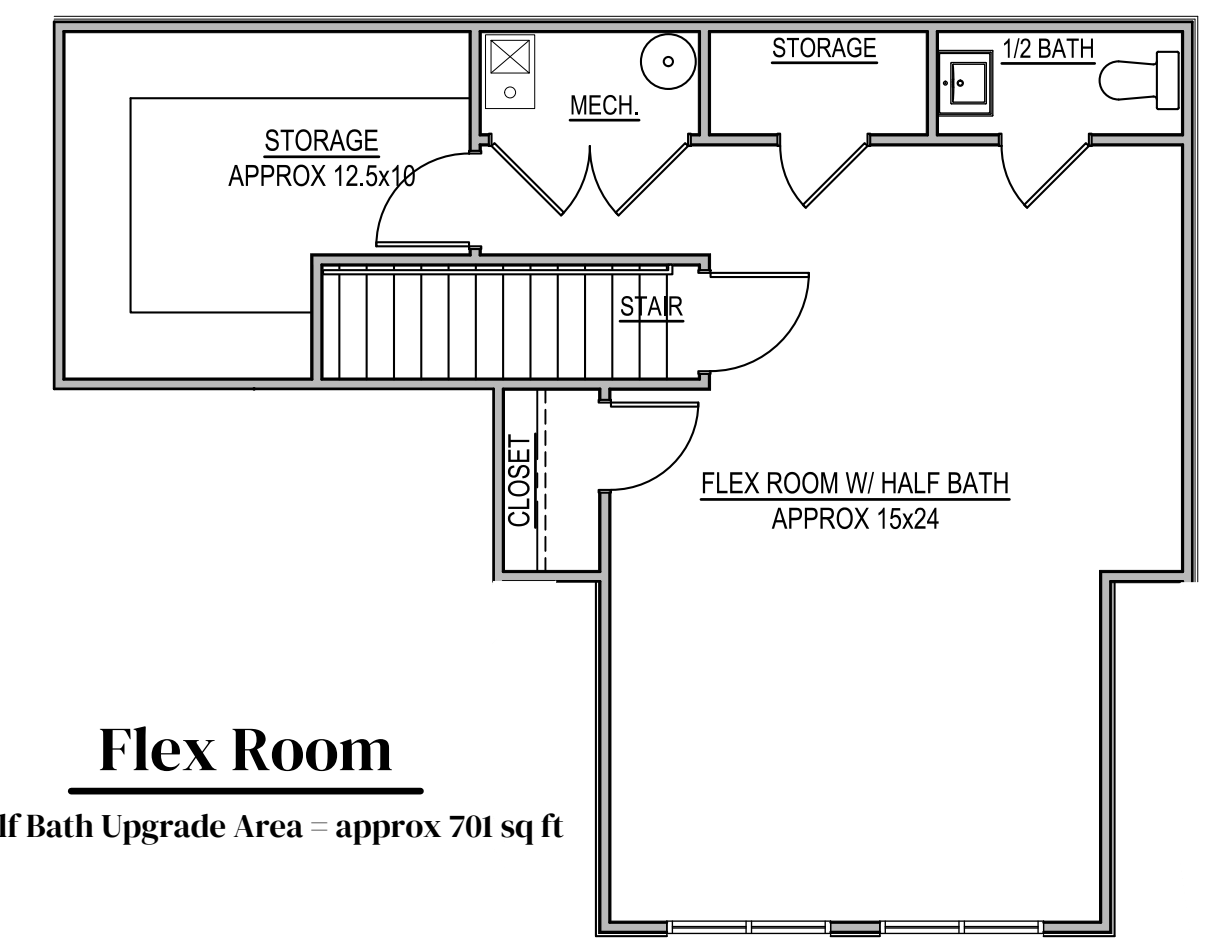

Open Bonus Room

Area = approx 701 sq ft

BedRoom

w/ Full Bath Upgrade Area = approx 701 sq ft

Flex Room

w/ Half Bath Upgrade Area = approx 701 sq ft

Flex Room

w/ Full Bath Upgrade Area = approx 701 sq ft

Convert to an enclosed Office w/ French Doors Upgrade Option

Convert to an enclosed Bedroom Upgrade Option

Spruce Floor Plan

with Bonus Room
Living Area = approx 1,644 sq ft