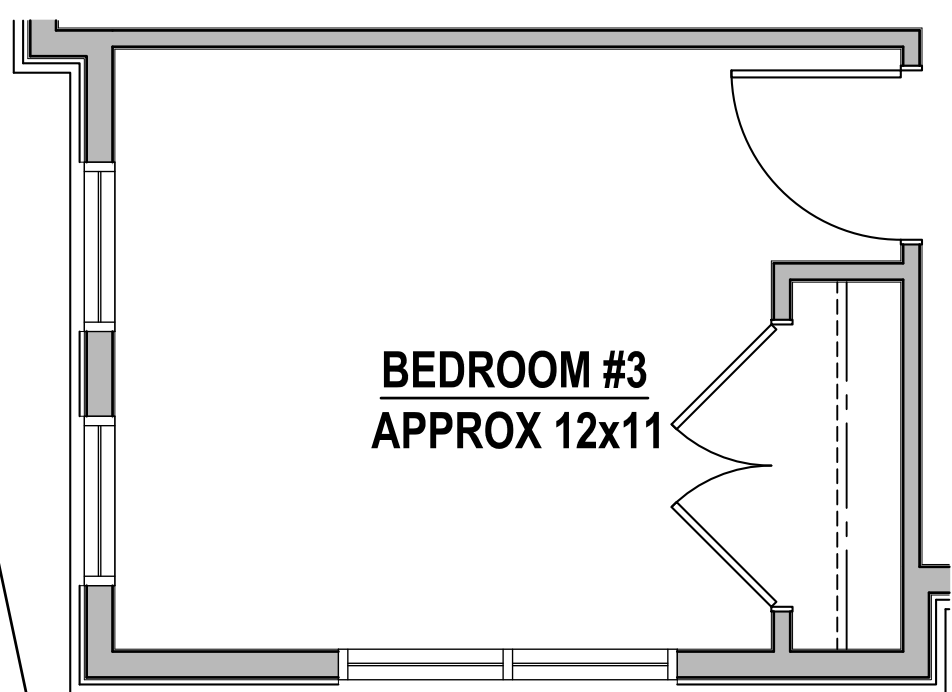

Open Bonus Room

Area = approx 701 sq ft

BedRoom

w/ Full Bath Upgrade Area = approx 701 sq ft

Flex Room

w/ Half Bath Upgrade Area = approx 701 sq ft

Flex Room

w/ Full Bath Upgrade Area = approx 701 sq ft

Convert to an enclosed Office w/ French Doors Upgrade Option

Convert to an enclosed Bedroom Upgrade Option

Spruce Floor Plan

with Bonus Room
Living Area = approx 1,644 sq ft