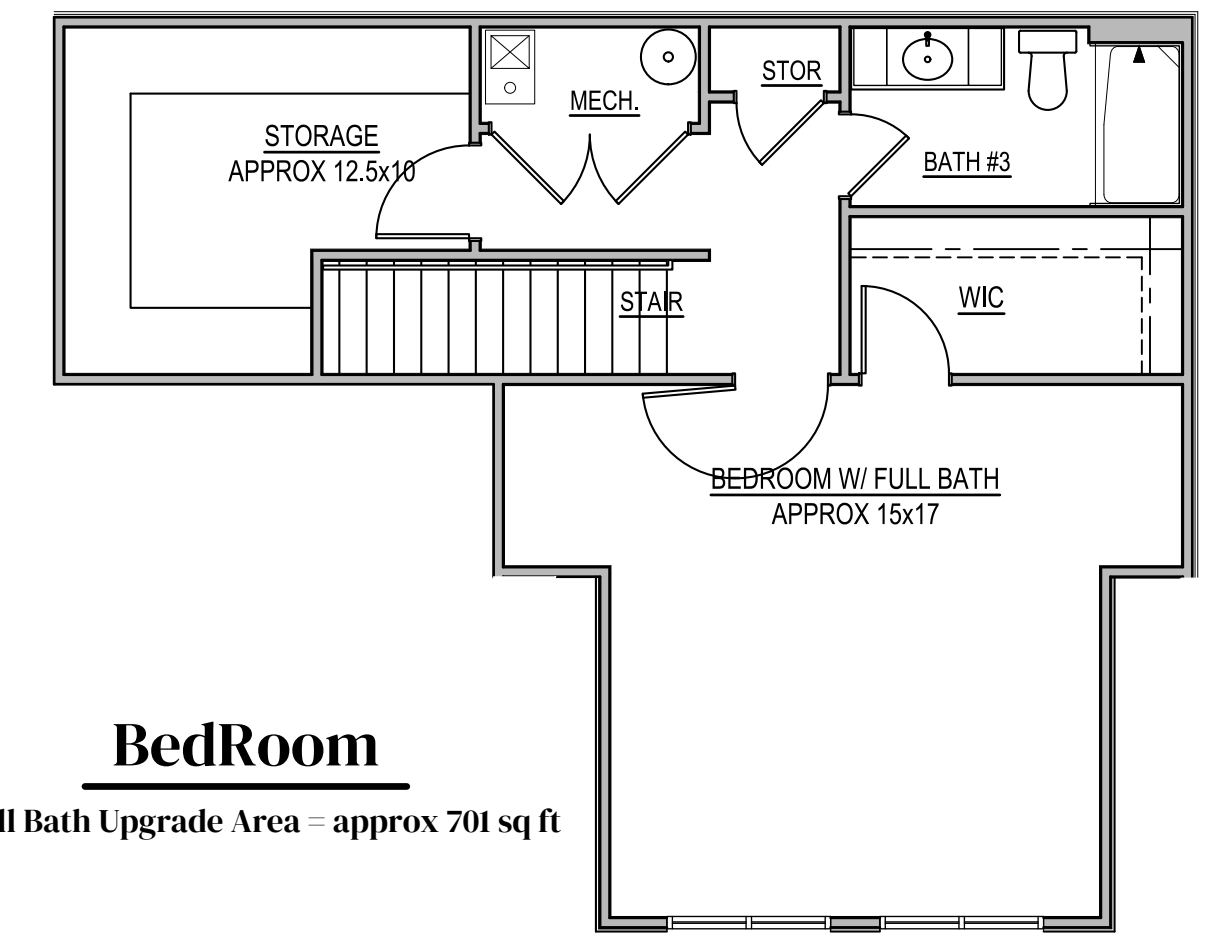

Open Bonus Room

Area = approx 701 sq ft

BedRoom

w/ Full Bath Upgrade Area = approx 701 sq ft

Flex Room

w/ Half Bath Upgrade Area = approx 701 sq ft

Flex Room

w/ Full Bath Upgrade Area = approx 701 sq ft

Convert to an enclosed Office w/ French Doors Upgrade Option

Convert to an enclosed Bedroom Upgrade Option

Spruce Floor Plan

with Bonus Room
Living Area = approx 1,644 sq ft